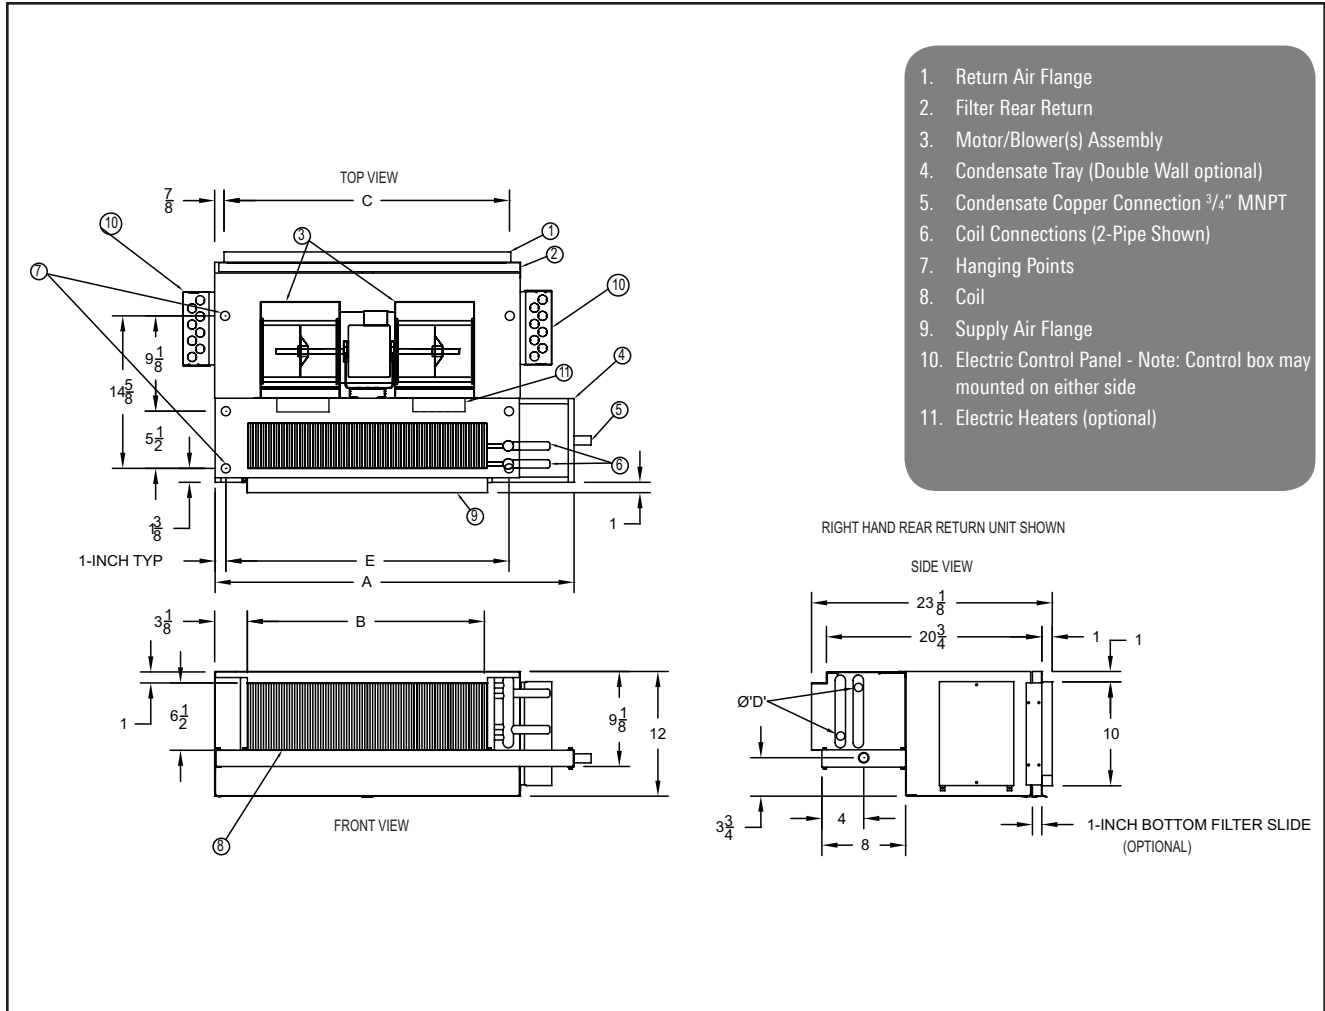

DIMENSIONS

HBP CONCEALED CEILING WITH PLENUM

| Model | Dimensions (inches) | | | | | | Approx. Weight (pounds) |
|-------|---------------------|-----|-----|-----|-----|-------------|-------------------------|
| | A | B | C | D | E | Filter | |
| HBP02 | 25½ | 14¼ | 18¼ | 5/8 | 18¼ | 20 x 12 x 1 | 63 |
| HBP03 | 28½ | 17¼ | 21¼ | 5/8 | 21¼ | 23 x 12 x 1 | 70 |
| HBP04 | 34½ | 23¼ | 27¼ | 5/8 | 27¼ | 29 x 12 x 1 | 80 |
| HBP06 | 43½ | 32¼ | 36¼ | 5/8 | 36¼ | 38 x 12 x 1 | 99 |
| HBP08 | 51½ | 40¼ | 44¼ | 5/8 | 44¼ | 46 x 12 x 1 | 106 |
| HBP10 | 61½ | 50¼ | 54¼ | 7/8 | 54¼ | 56 x 12 x 1 | 136 |
| HBP12 | 71½ | 60¼ | 64¼ | 7/8 | 64¼ | 66 x 12 x 1 | 150 |